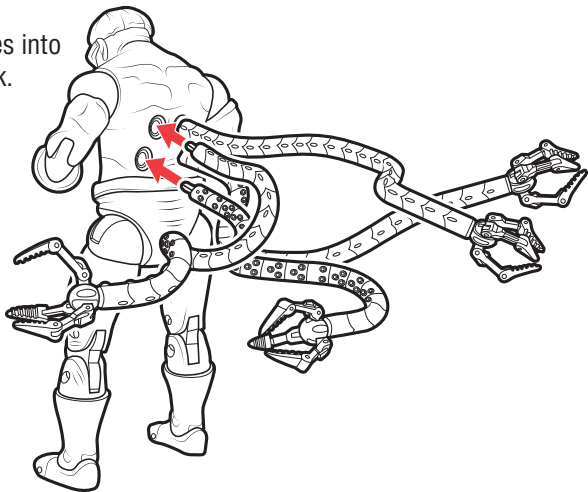

SPIDER-MAN ORIGINS

TM

ASSEMBLY INSTRUCTIONS

Snap tentacles into holes on back.

DOCTOR OCTOPUS®

AGES 4+
79224/79036 Asst.

Figure stands on base.

www.hasbro.com/spiderman

Not suitable for children
under 3 years because of
small parts — choking hazard.

Product and colors may vary.
Spider-Man and all related characters: TM & © 2006 Marvel Characters, Inc.
Spider-Man movie elements: © 2002-2006 Columbia Pictures Industries, Inc.
All rights reserved. Licensed by Spider-Man Merchandising L.P.
®* and/or TM* & © 2006 Hasbro. All Rights Reserved.
TM & © denote U.S. Trademarks.